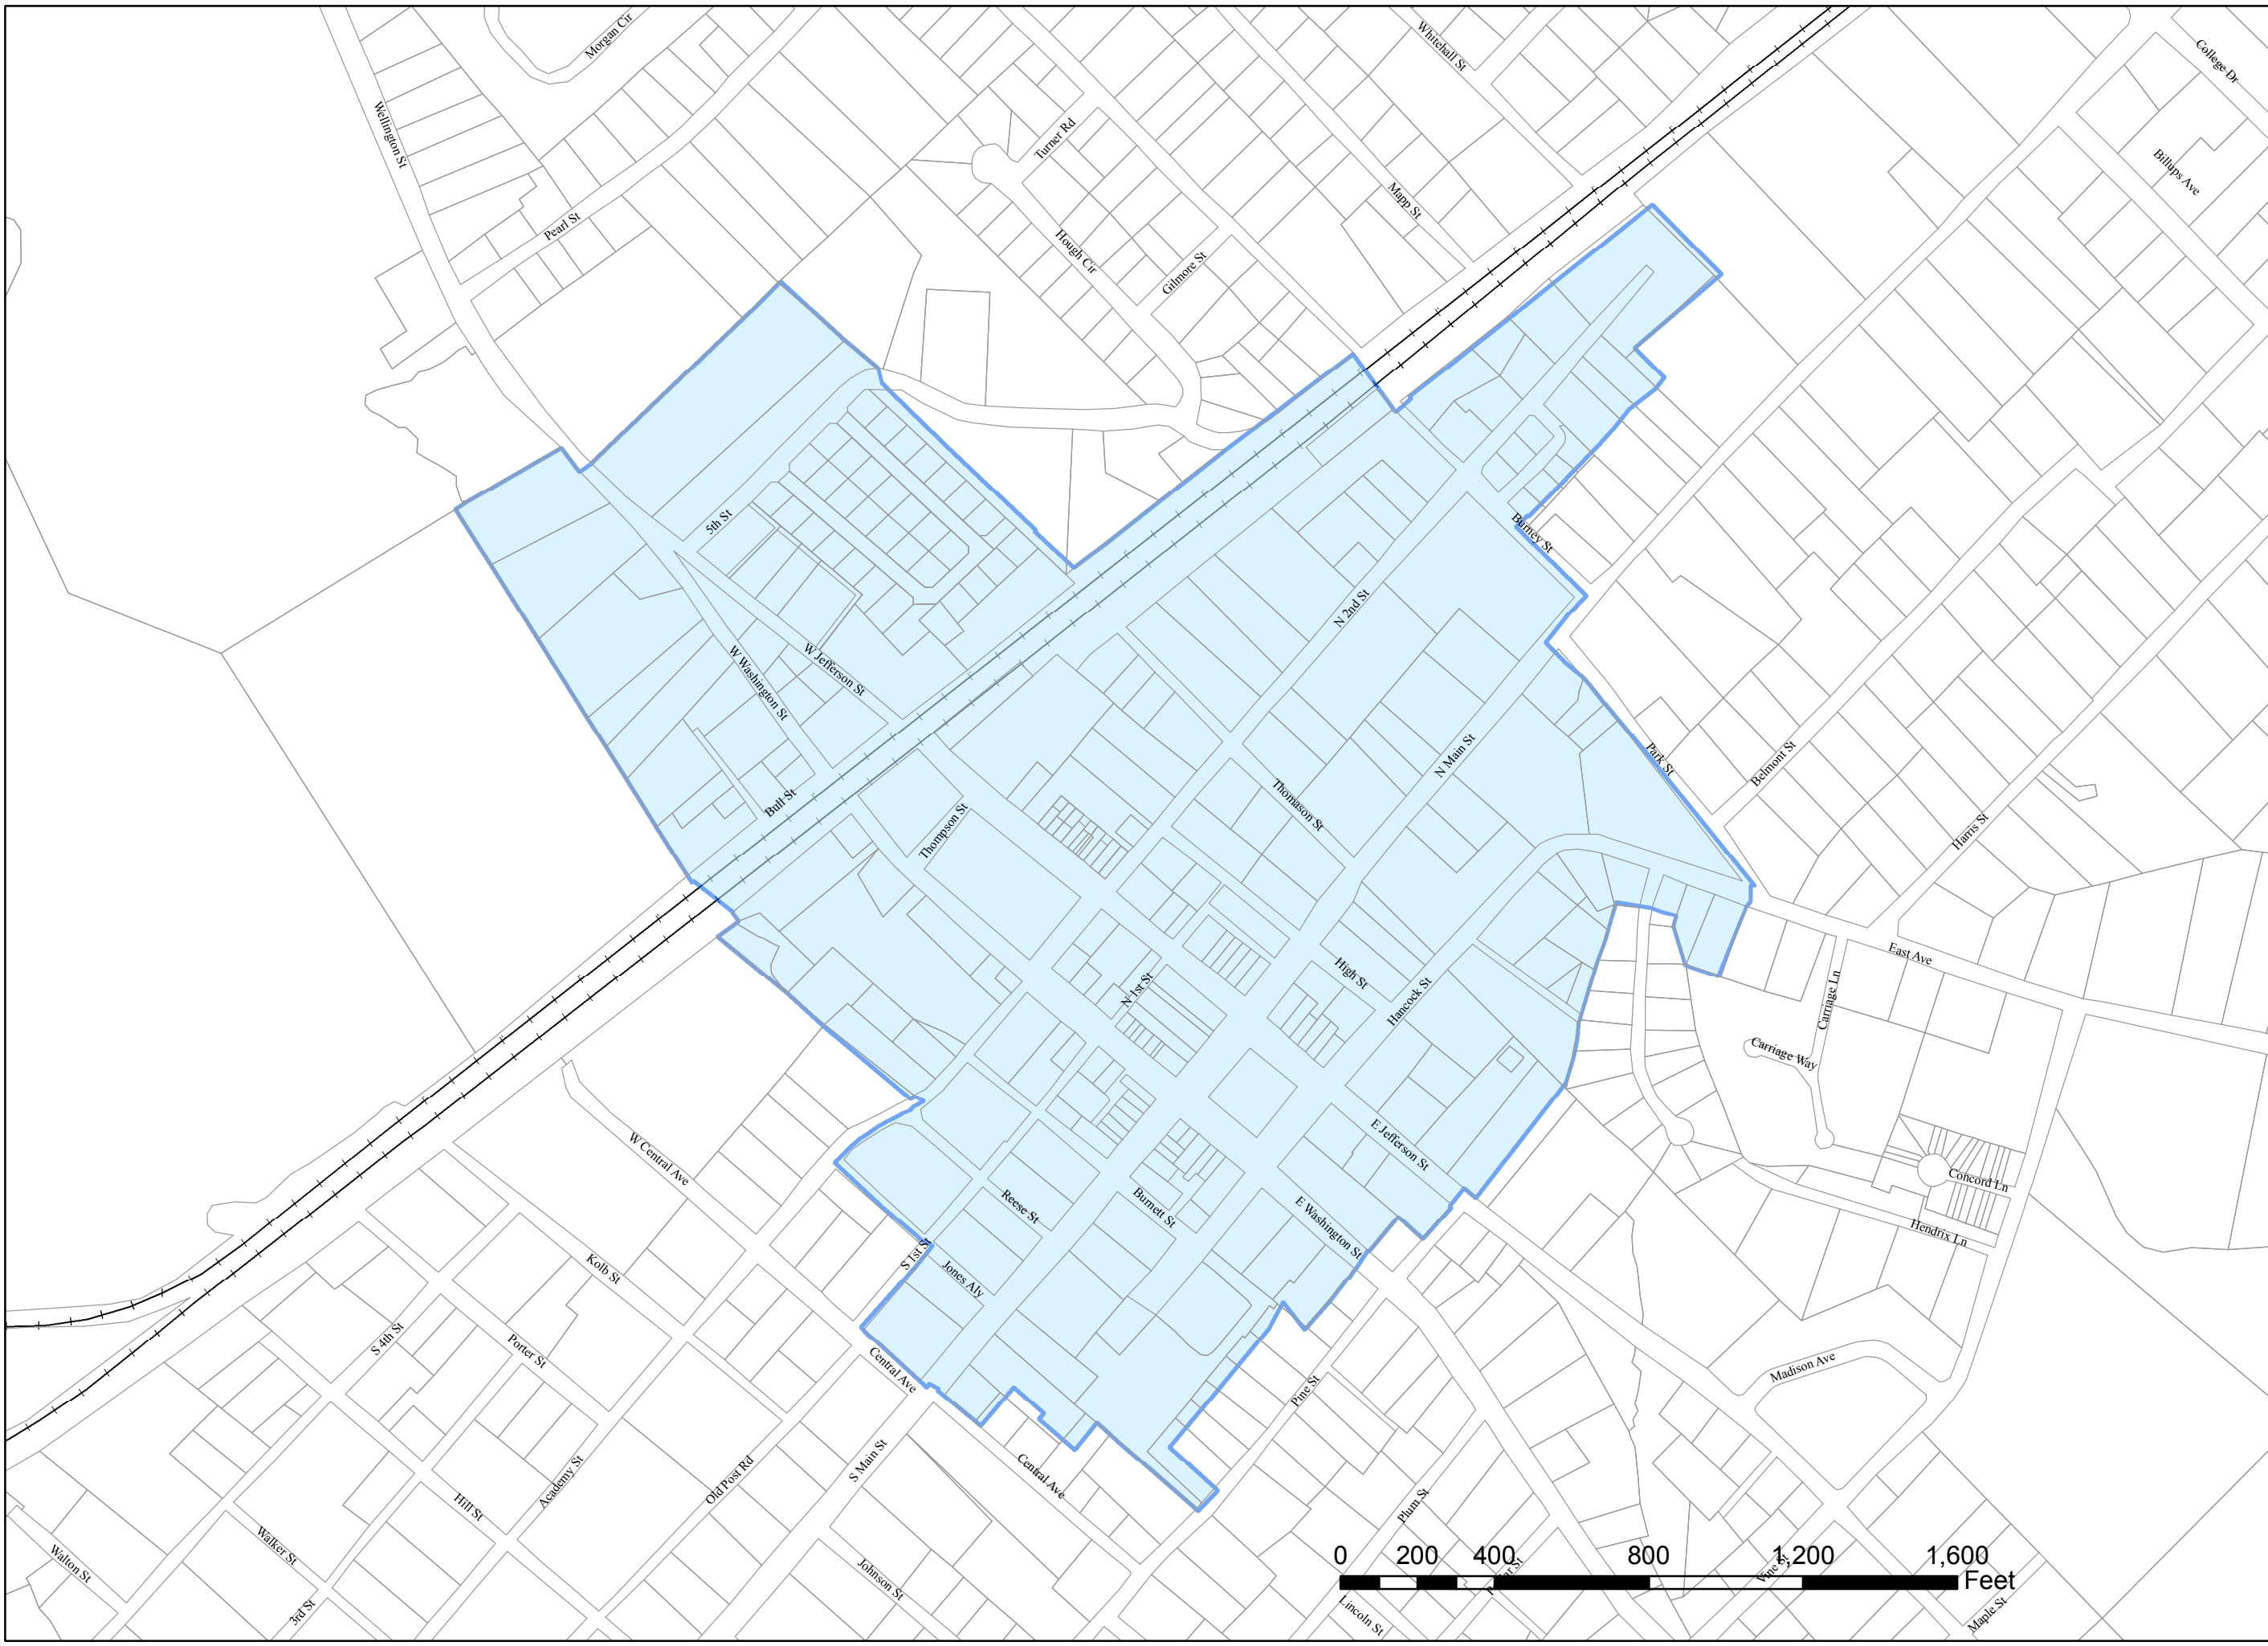

Legend

-  Downtown Development Area
-  Tax Parcels
-  Railroads

Downtown Development Area

Produced 5/29/2012
by City of Madison Planning
Staff

Monica Callahan,
DDA Exec. Director
706-342-1251 x 207
planning@madisonga.com